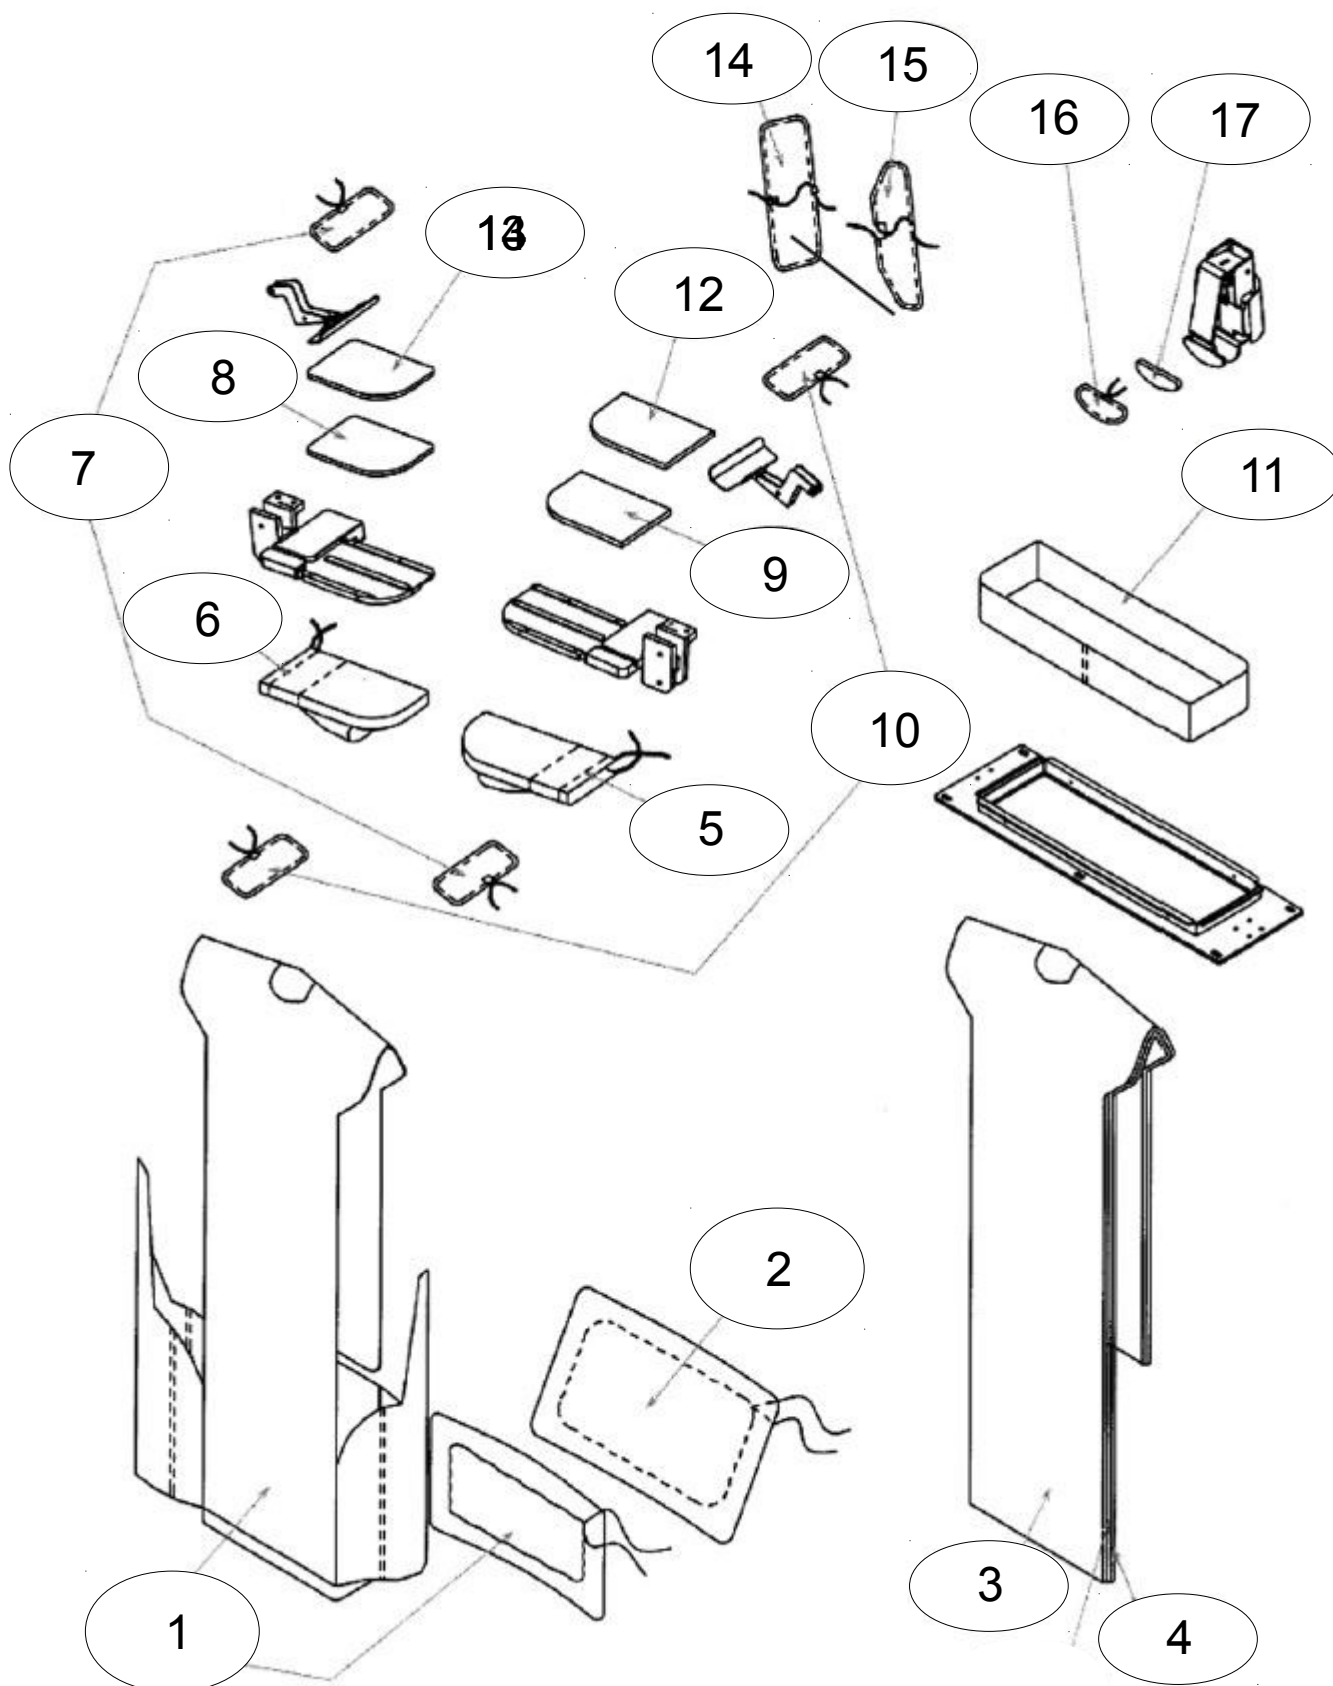

# Alle Bezüge CF-161

# Alle Bezüge CF-161

Nr.	Artikelbezeichnung	Bestellnummer	Menge	Beschreibung
1	Body Cover	SASIB558	2	
2	Tail Clamp Cover	SASIB516	2	
3	Body Spring Felt Pad	SASIB514	2	
4	Body Silicone	SASIB513	2	
5	Tuck Cover Right	SASIB546	2	
6	Tuck Cover Left	SASIB547	2	
7	Cuff Clamp Cover	SASIB041	4	
8	Tuck Felt Pad Left	SASID549	2	
9	Tuck Felt Pad Right	SASID548	2	
10	Cuff Clamp Cover	SASIB040	4	
11	Blower Cover	SASOB081	1	
12	Tuck Silicone Right	SASIB550	2	
13	Tuck Silicone Left	SASIB551	2	
14	Short Sleeve Holder Cover	SASIB028	4	
15	Short Sleeve Cover	SASIB017	4	
16	Neck Clamp Cover	SASIB022	2	
17	Neck Clamp Silicone	SASIB023	2	