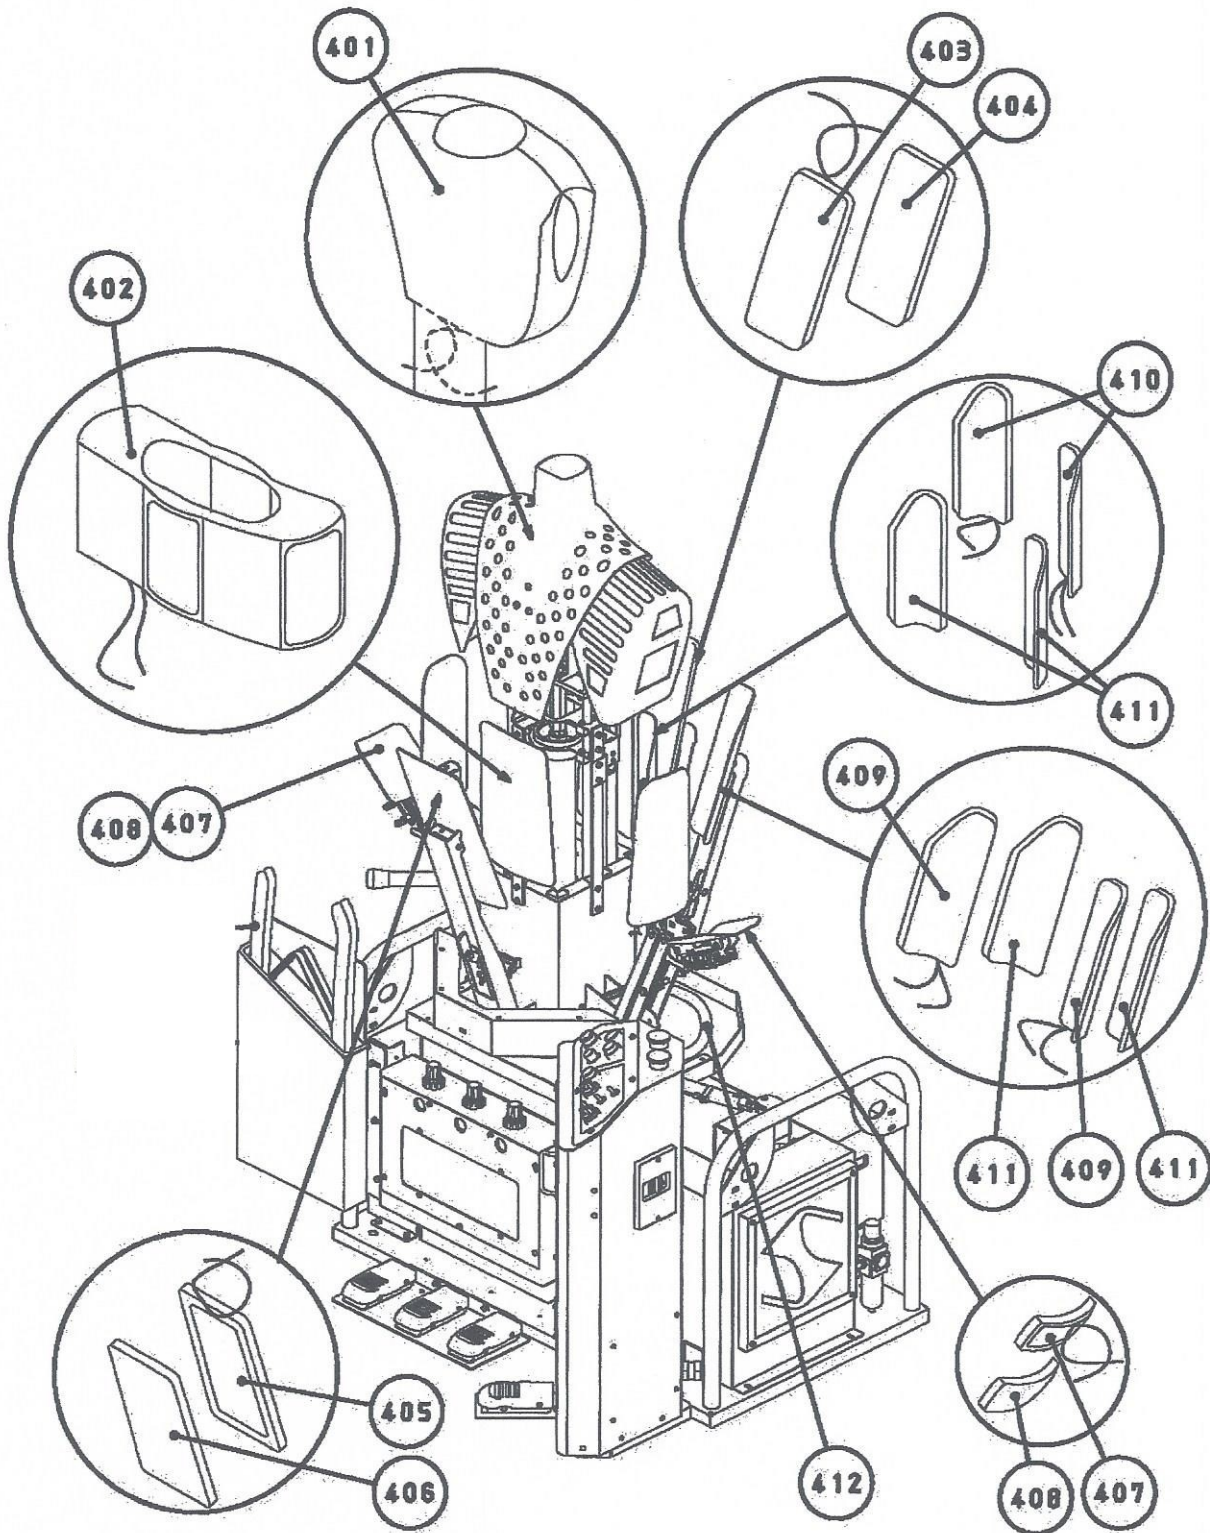

# Bezüge DF-100-V3

# Bezüge DF-100-V3

Nummer	Artikelname	Artikelnr.	Stück	Info
401	Upper Body Cover	SAS1D549	1	
402	Lower Body Cover	SAS1D550	1	
403	Wire Fillet Rear Clamp Cover	SAS1D059	1	
404	Rear Clamp Mat	SAS1D051	1	
405	Wire Fillet Front Clamp Cover	SAS1D058	1	
406	Front Clamp Mat	SAS1D035	1	
407	Wire Fillet Side Clamp Cover	SAS1D060	2	
408	Side Clamp Mat	SAS1D053	2	
409	Wire Fillet Side Vents Clamp Cover (Left/Right)	SAS1D062	1	Satz
410	Side Vents Clamp Holder Cover (Left/Right)	SAS1D551	1	Satz
411	Side Vents Mat	SAS1D056	4	