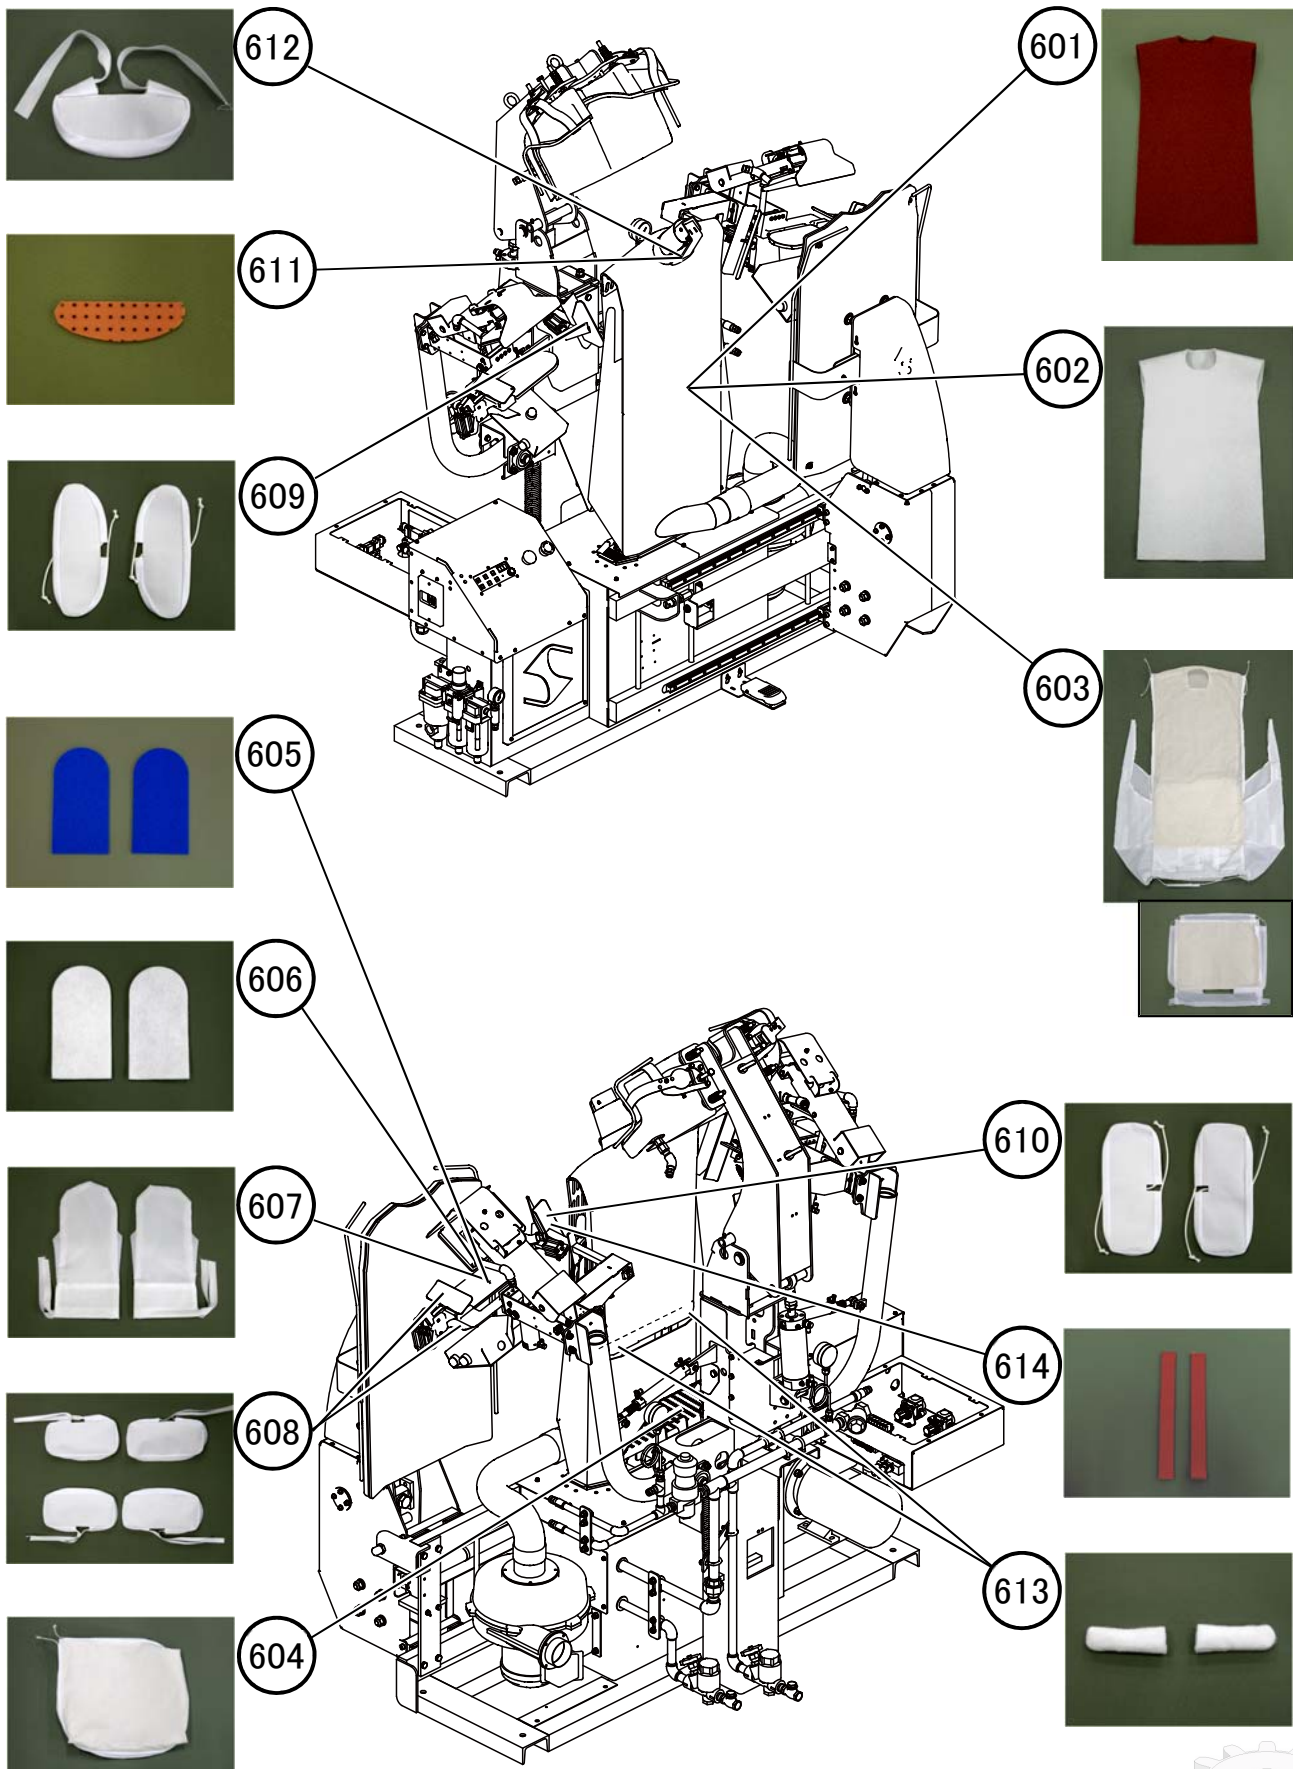

# Bezüge LP-560E-V2

# Bezüge LP-560E-V2

Nummer	Artikelname	Artikelnr.	Stück	Info
601	Body Silicone	SAS1B602	1	
602	Body Felt Pad 8mm	SAS1B601	1	
603	Oberbezug	SAS1B600	1	
604	Tail Clamp Cover	SAS1B603	1	
605	Tuck H Silicone 6mm	SAS1B014	2	
606	Tuck Felt Pad 5mm	SAS1B013	2	
607	Tuck Cover Right	SAS1B029	1	
607	Tuck Cover Left	SAS1B030	1	
608	Cuff Clamp Cover (Left Upper/Right Lower)	SAS1B040	2	
608	Cuff Clamp Cover (Right upper/Left Lower)	SAS1B041	2	
609	Short Sleeve Cover	SAS1B017	2	
610	Short Sleeve Holder Cover	SAS1B028	2	
611	Neck Clamp Orange Silicone	SAS1B023	1	
612	Neck Clamp Cover	SAS1B022	1	
613	Rear Body Cover Protection	SAS1B597	2	
614	Ashesive Tabe	SAS1T002	2	
615	Silicon Manschettensockel	SAS1B598	2	