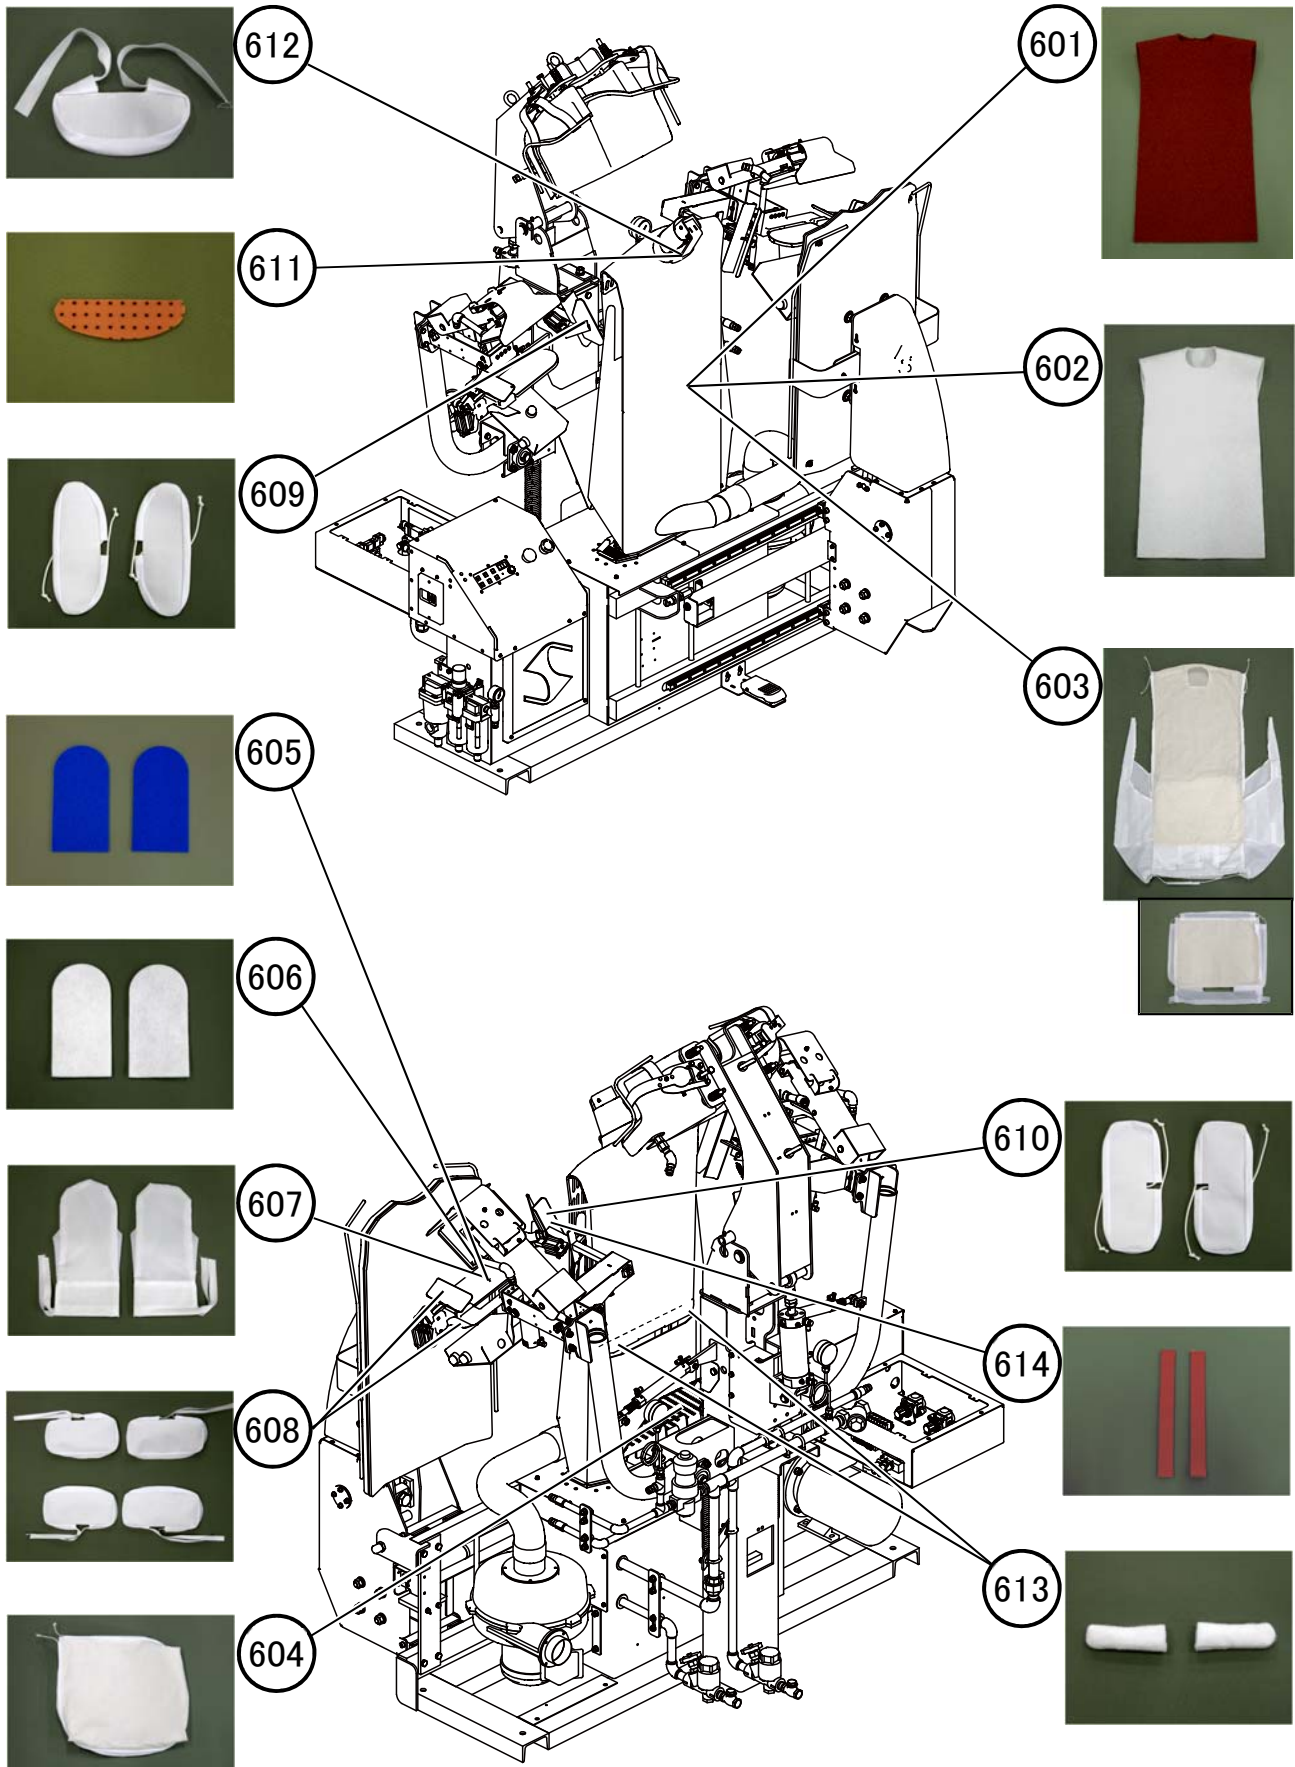

Bezüge LP-560E

Bezüge LP-560E

Nummer	Artikelname	Artikelnr.	Stück	Info
601	Body Silicone	SAS1B602	1	
602	Body Felt Pad 8mm	SAS1B601	1	
603	Oberbezug	SAS1B600	1	
604	Tail Clamp Cover	SAS1B603	1	
605	Tuck H Silicone 6mm	SAS1B014	2	
606	Tuck Felt Pad 5mm	SAS1B013	2	
607	Tuck Cover Right	SAS1B029	1	
607	Tuck Cover Left	SAS1B030	1	
608	Cuff Clamp Cover (Left Upper/Right Lower)	SAS1B040	2	
608	Cuff Clamp Cover (Right upper/Left Lower)	SAS1B041	2	
609	Short Sleeve Cover	SAS1B017	2	
610	Short Sleeve Holder Cover	SAS1B028	2	
611	Neck Clamp Orange Silicone	SAS1B023	1	
612	Neck Clamp Cover	SAS1B022	1	
613	Rear Body Cover Protection	SAS1B597	2	
614	Ashesive Tabe	SAS1T002	2	
615	Silicon Manschettensockel	SAS1B598	2	