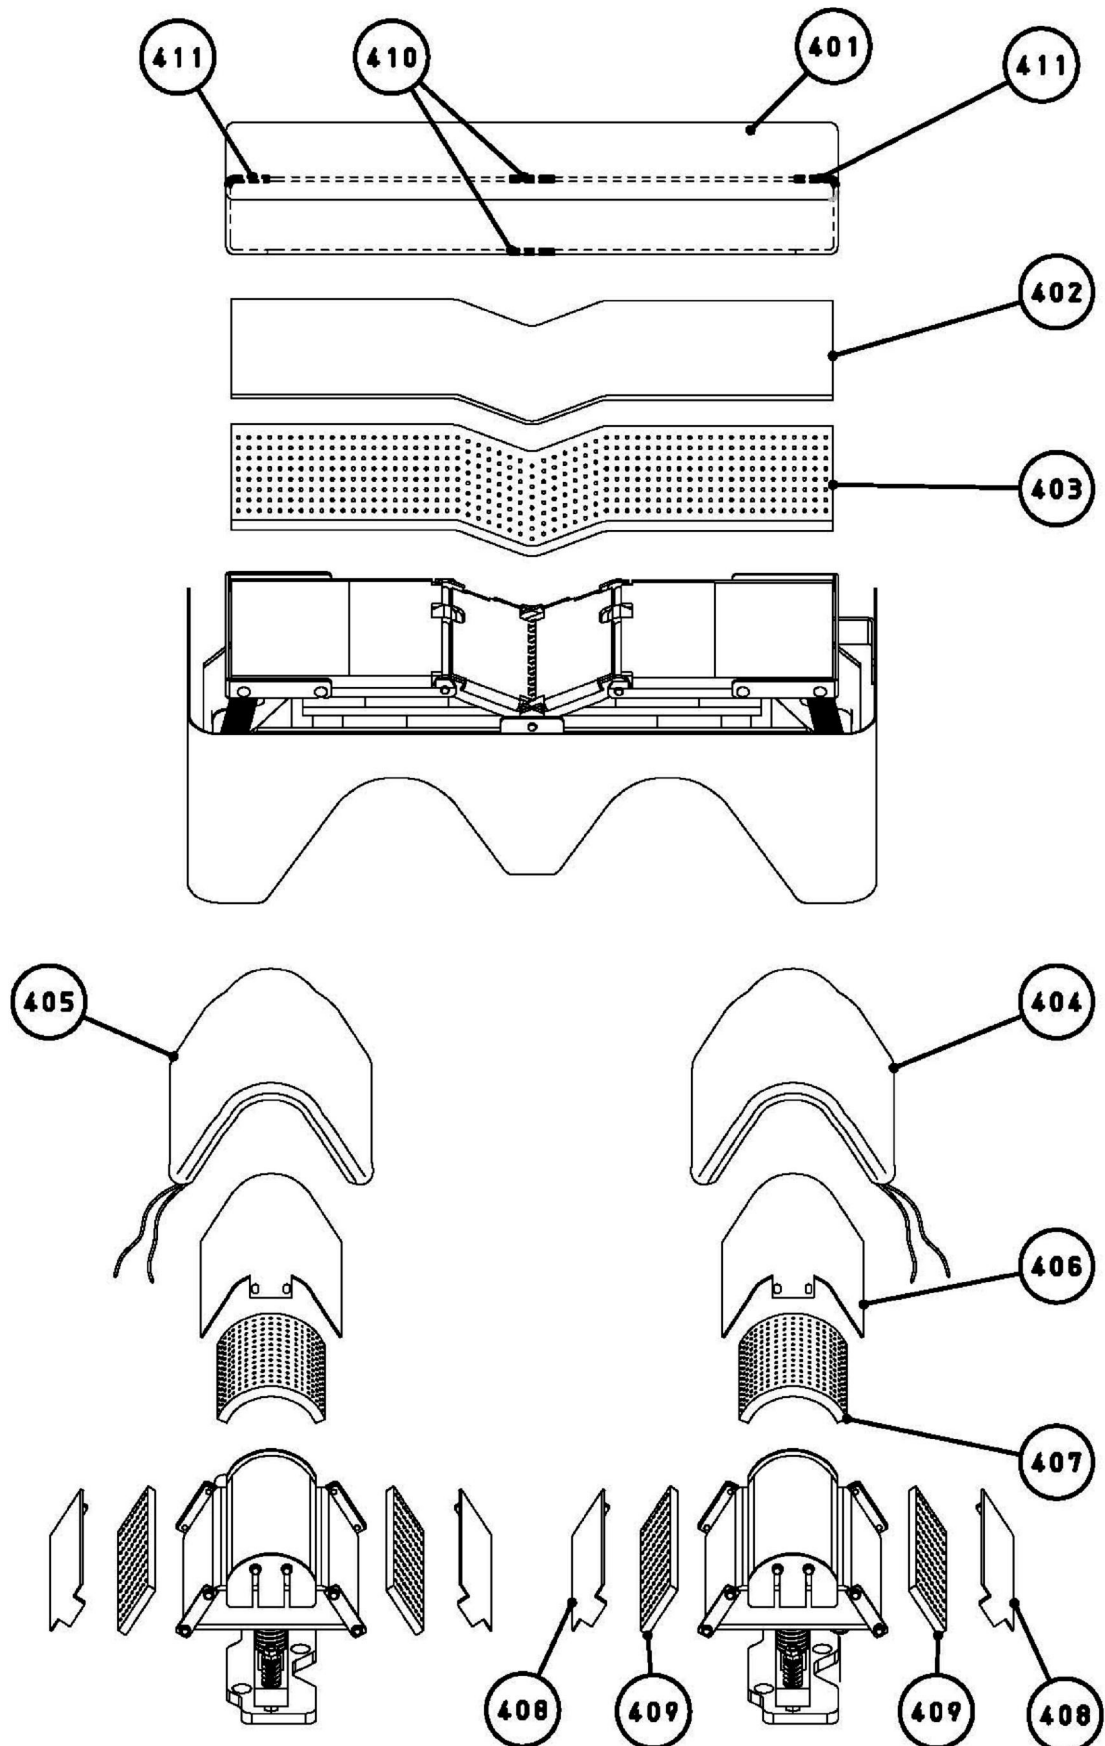

Bezüge LP-690E-V3

Bezüge LP-690E-V3

Nr.	Artikelbezeichnung	Bestellnummer	Menge
401	Collar Cover	SAS1C065	1
402	Collar Felt Pad 10mm	SAS1C066	1
403	Collar Silicone Sponge	SAS1C067	1
404	Cuff Cover Right	SAS1C074	1
405	Cuff Cover Left	SAS1C075	1
406	Cuff Double Felt Pad Large	SAS1C076	2
407	Cuff Silicone Sponge Large	SAS1C078	2
408	Cuff Double Felt Pad Small	SAS1C077	4
409	Cuff Silicone Sponge Small	SAS1C079	4