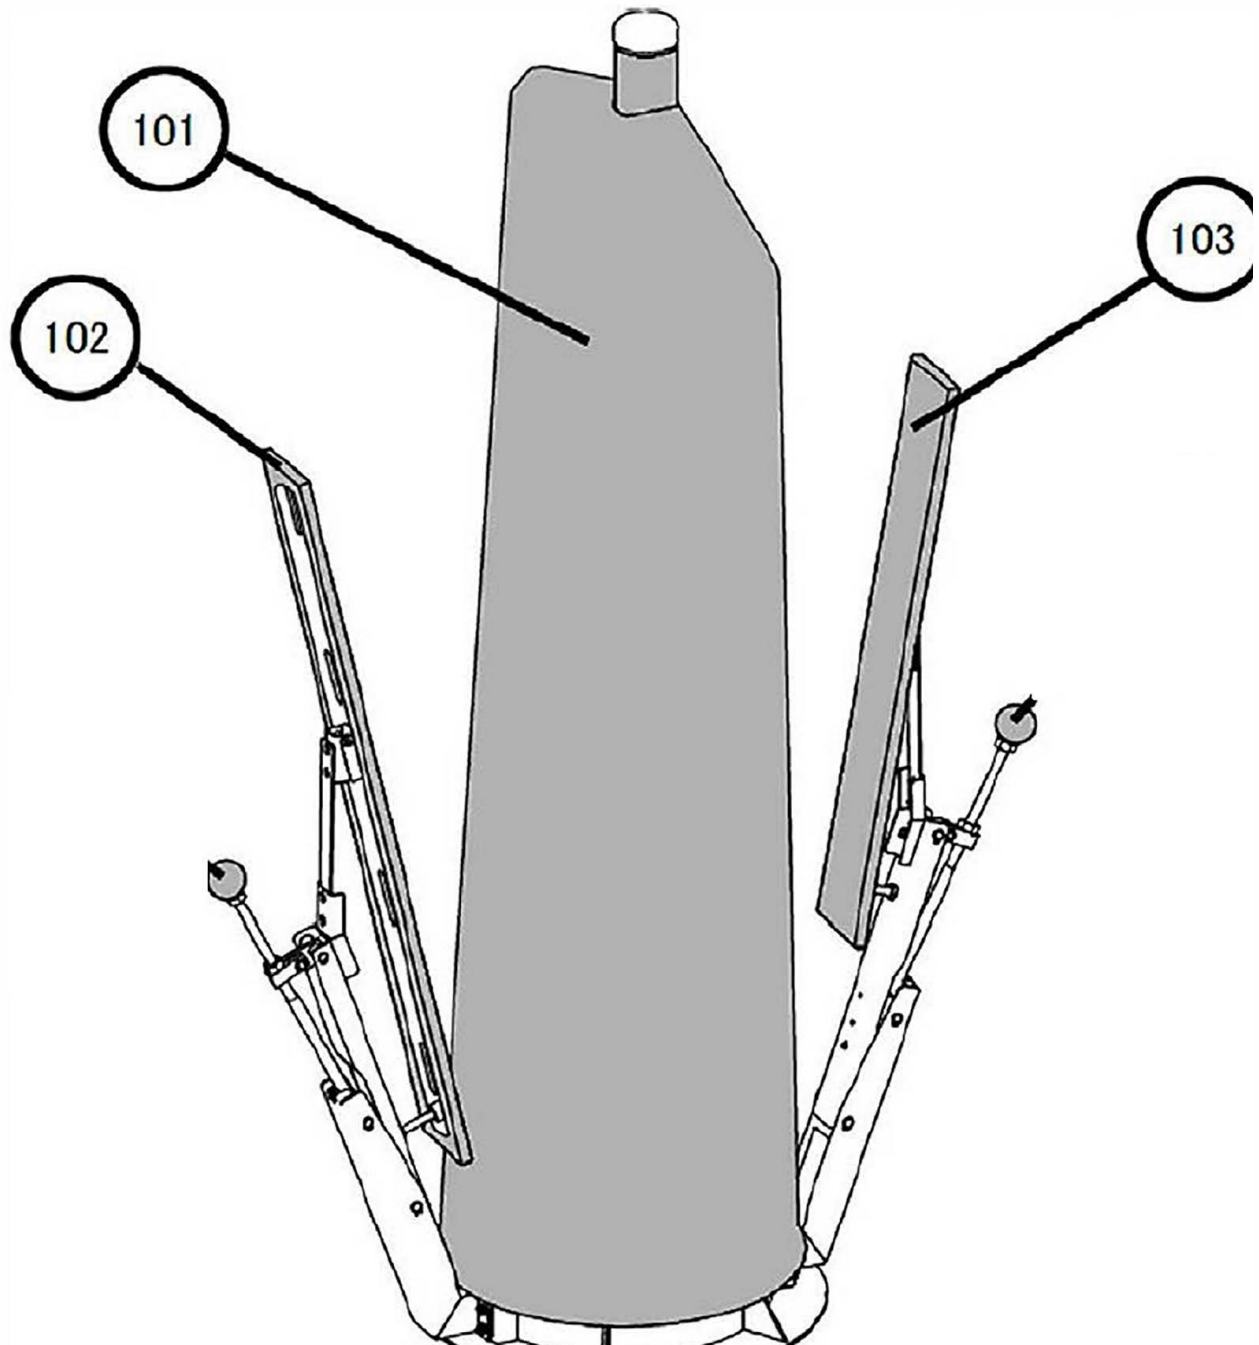

Bezüge ADF-010E-V1

Bezüge ADF-010E-V1

No.	Artikelname	Artikelnummer	Menge	Remark
101	Balloon cover	S1D582	1	
102	Front clamp cover	S1D583	1	
103	Rear clamp cover	S1D584	1	

sankosha[®]
PRESS AND PROGRESS

Option Item

No.	Part Name	Part Code	Menge	Remark
A	Wooden sleever	Q0A013	1s	One set i; two pcs.
B	Soft sleever	OP-UNT-047	1s	One set i; two pcs.