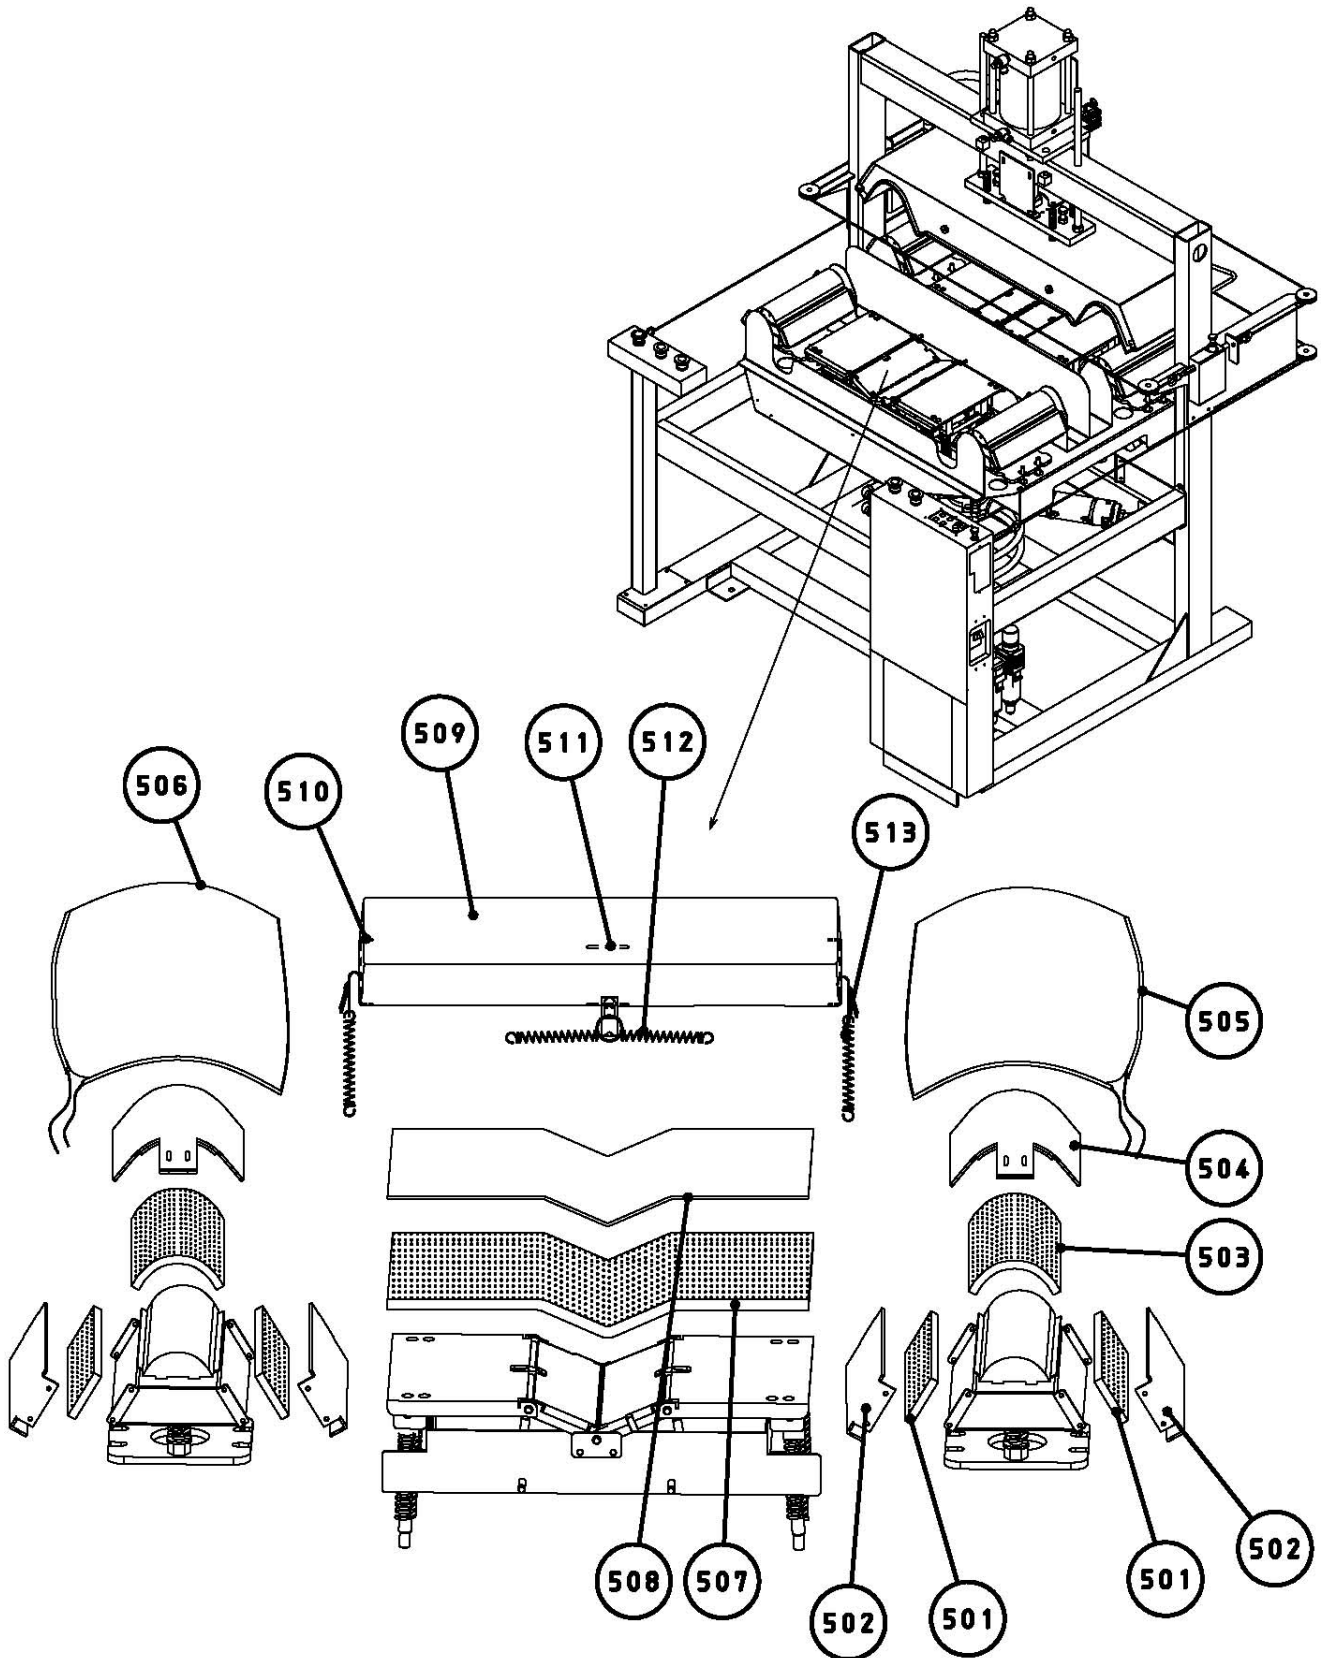

Bezüge LP-370E-V2

Bezüge LP-370E-V2

Nummer	Artikelname	Artikelnr.	Stück	Info
501	Cuff Silicone Sponge Small	SAS1c100	8	
502	Cuff Double Felt Pad Small	SAS1C098	8	
503	Cuff Silicone Sponge Large	SAS1C099	4	
504	Cuff Double Felt Pad Large	SAS1C097	4	
505	Cuff Cover Right	SAS1C095	2	
506	Cuff Cover Left	SAS1C096	2	
507	Collar Silicone Spong	SAS1C094	2	
508	Collar Felt Pad 10mm	SAS1C093	2	
509	Collar Cover	SAS1C092	2	
510	Cover Extension Rod Long	SALP370J-V1-711	4	
511	Cover Extension Rod Short	SACN690-307	4	
512	Cover Spring	SACSP-UNT-006	8	
513	Cover Spring	SACSP-UNT-005	8	