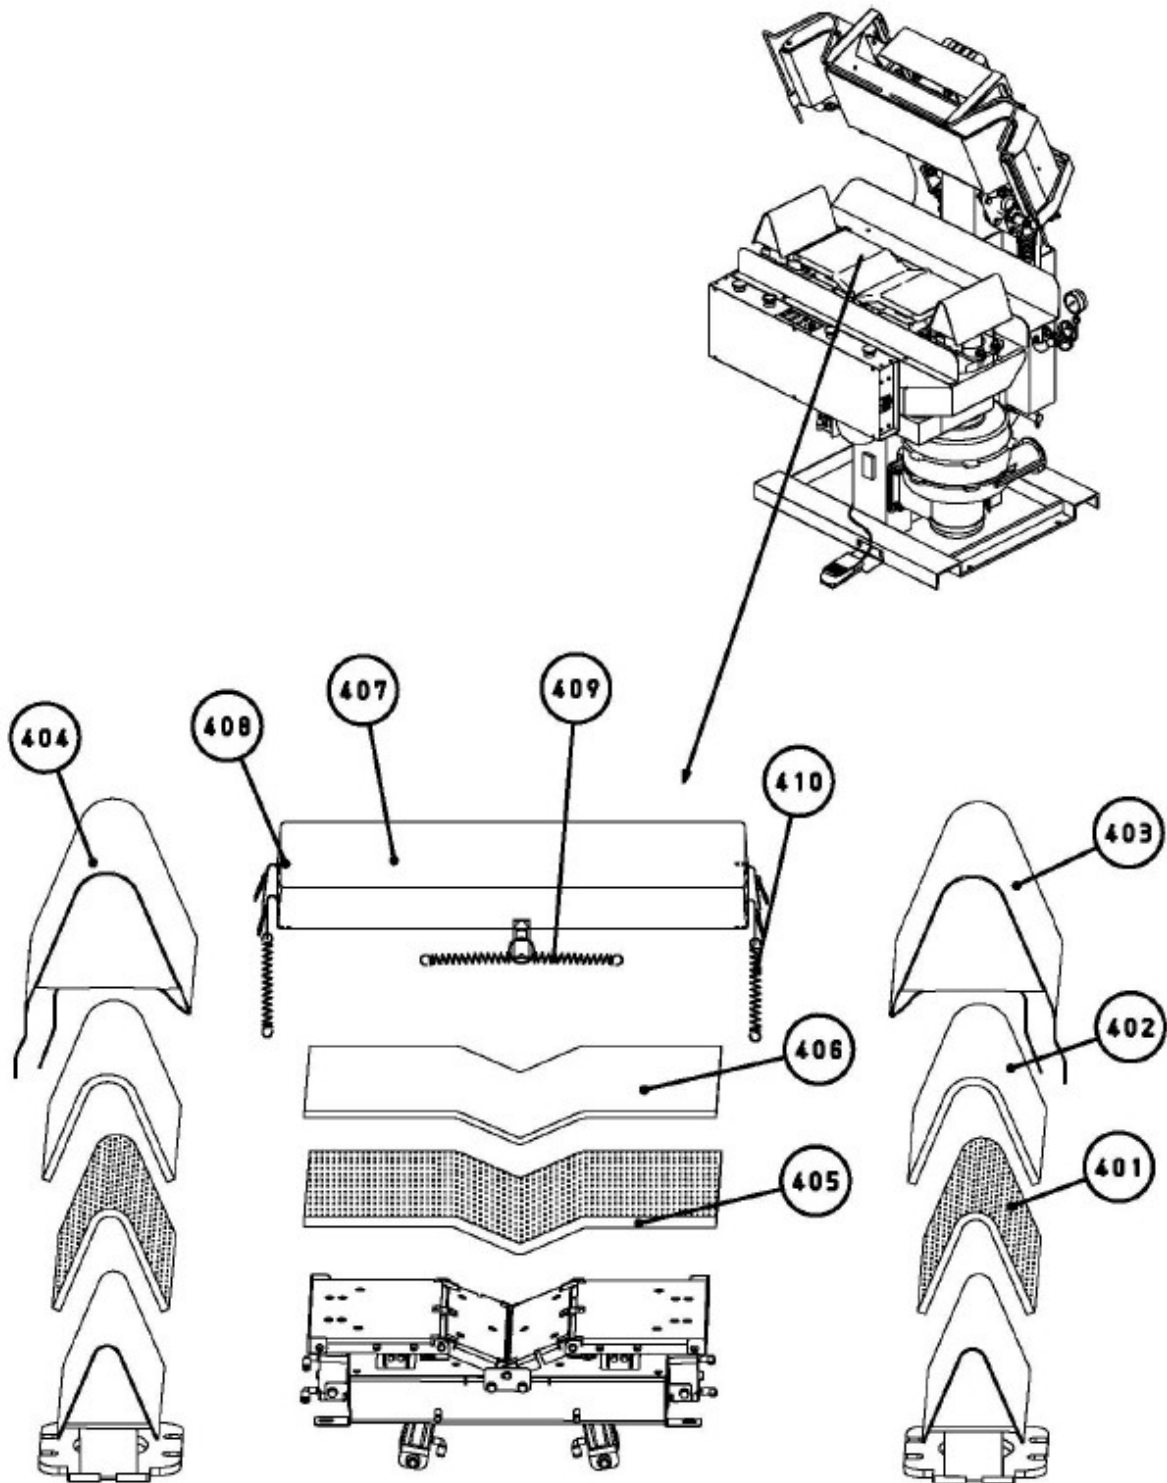

Bezüge LP-685

Bezüge LP-685

Nr.	Bezeichnung	Teilenummer	Menge	
401	Cuff Silicon Sponge30	S1C119	2	
402	Cuff Spring Felt Pad 10mm	S1C118	2	
403	Cuff Cover (Right)	S1C116	1	
404	Cuff Cover (Left)	S1C117	1	
405	Collar Spring Felt Pad 10mm	S1C114	1	
406	Collar Silicon Sponge30	S1C115	1	
407	Collar Cover	S1C113	1	
408	Collar Cover Extension Rod (Long)	LP685J-V1-308-1	2	
409	Cover Spring Unit	CPS-UNT-006	2	
410	Cover Spring Unit	CPS-UNT-005	4	